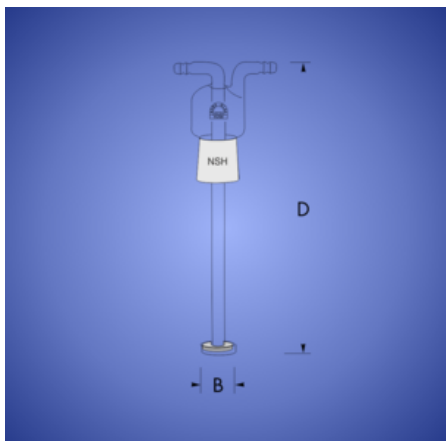

Head for Washing Bottle with Taper Joint Jacket

Head for Washing Bottle with Taper Joint Jacket with Filter Disc

fits our

gas washing bottles art. 34 10 x and 34 25 x

Cat.-Nr.	Porosity	Dim B mm	Dim D mm	NSH	PU *
34110	0	25	230	34/45	1
34111	1	25	230	34/45	1
34112	2	25	230	34/45	1
34260	0	34	230	45/40	1
34261	1	34	230	45/40	1
34262	2	34	230	45/40	1

PU* = Packing Unit

Our products are usually sold in packing units of [PU] pieces.