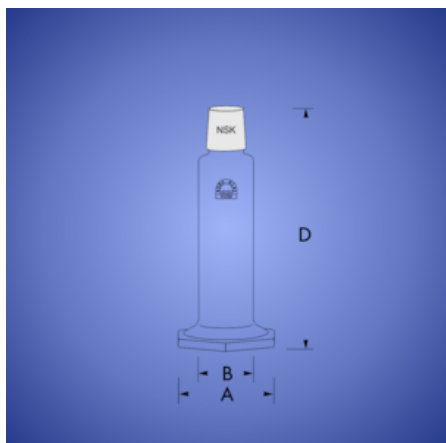

Washing Bottle Lower Part Standard Taper Joint Core

Washing Bottle Lower Part Standard Taper Joint Core fits our

gas washing bottles art. 34 10* and 34 25*

Cat.-Nr.	ml	Dim A mm	Dim B mm	Dim D mm	NSK	PU *
34120	100 ml	80	40	190	34/45	1
34270	250 ml	54	95	200	45/40	1

PU* = Packing Unit

Our products are usually sold in packing units of [PU] pieces.