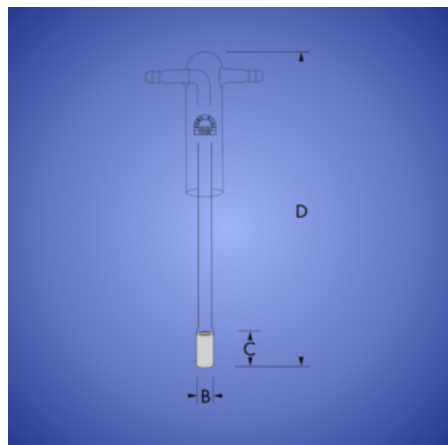

Head with Filter-Candle for GL 45

Head with Filter-Candle for GL 45

fits to our

gas washing bottles art. 42 09* and 42 13*

Cat.-Nr.	Porosity	Dim B mm	Dim C mm	Dim D mm	PU *
42190	0	9	20	230	1
42191	1	9	20	230	1
42192	2	9	20	230	1
42193	3	9	20	230	1
42194	4	9	20	230	1
42230	0	13	25	230	1
42231	1	13	25	230	1
42232	2	13	25	230	1
42233	3	13	25	230	1
42234	4	13	25	230	1

PU* = Packing Unit

Our products are usually sold in packing units of [PU] pieces.