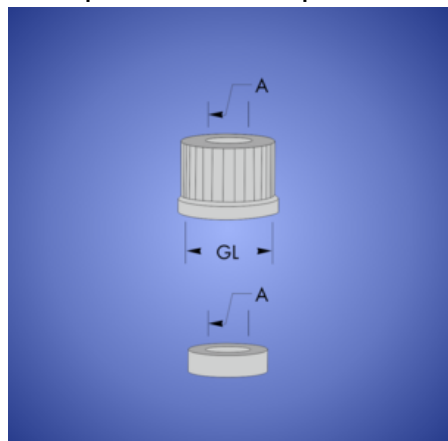

Cap with Aperture

Cap with Aperture
for filtering and gas washing bottles

Complete set with silicone washer

Cat.-Nr.	GL	Dim A mm	PU *
34030	45	18	1
34040	45	26	1
34060	32	10	1
34070	32	12	1
34080	32	18	1
34090	45	22	1

PU* = Packing Unit

Our products are usually sold in packing units of [PU] pieces.