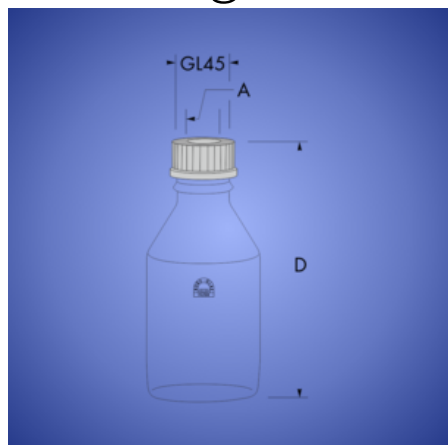

Washing Bottle Lower Part with thread GL 45

Washing Bottle Lower Part with thread GL 45
with screw cap and silicone washer

fits our

gas washing bottles art. 41 10*, 42 09* and 42 13*

Cat.-Nr.	GL	ml	Dim A mm	Dim D mm	PU *
41110	45	500 ml	26	170	1

PU* = Packing Unit

Our products are usually sold in packing units of [PU] pieces.